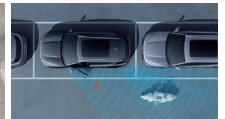

DUAL 10.25" INSTRUMENT CLUSTER & INFOTAINMENT SYSTEM

INTELLIGENT VOICE COMMAND

ARMREST WITH COOLING & HEATING FUNCTIONALITY

6 - SPEED DCT

PANORAMIC GLASS SUNROOF

DOOR OPEN WARNING

3RD ROW SEATS (-7SEATER)

AUTOMATIC LED HEADLIGHTS + DAYTIME RUNNING LIGHTS